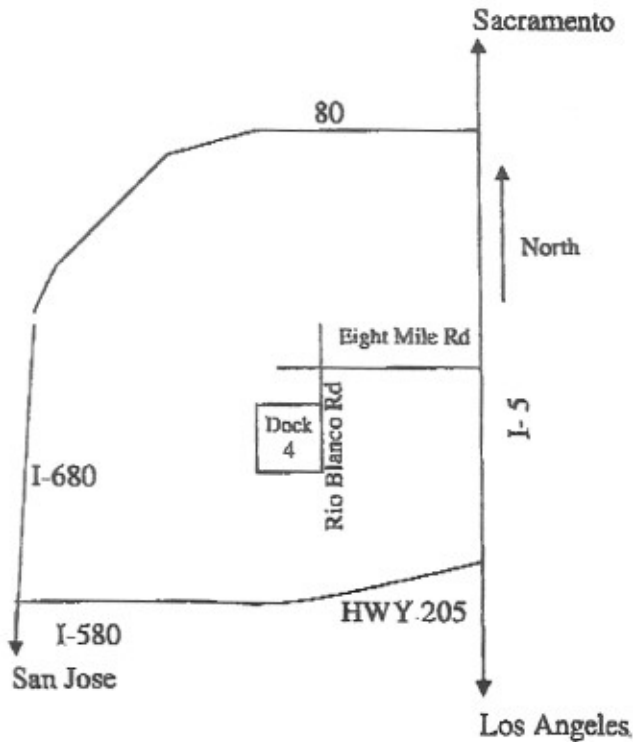

Directions to Sunshine on the Delta

- Take Eight Mile Road Exit off I-5
- Go West on Eight Mile Road (left if you were Northbound, right if you were Southbound)
- Turn Left on Rio Blanco Rd. (immediately before first bridge)
- Follow Levee road up river until you reach Dock #4 (4th dock on the right)
- Drive down to the gravel parking lot on your left. Our staff will come to you and direct you to the unloading zone.
- **PLEASE DO NOT UNLOAD UNTIL YOU ARE PARKED IN GRAVEL LOT BELOW THE LEVEE**